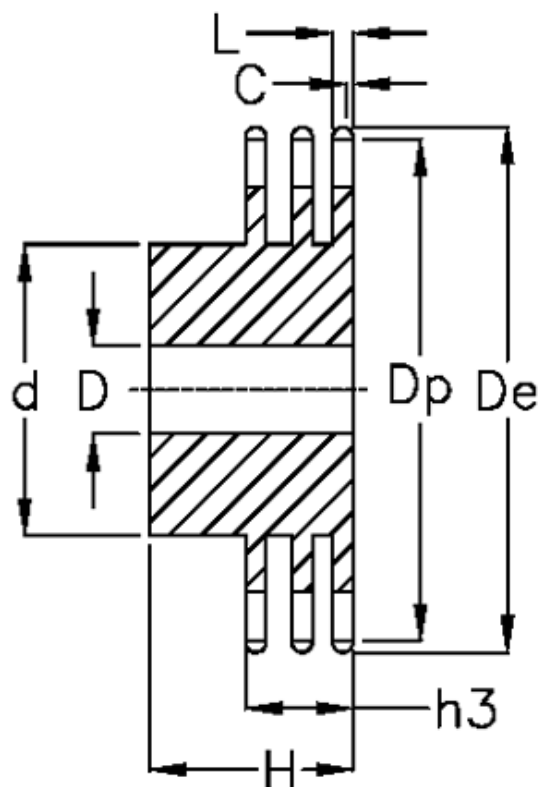

Article number: 616013006027

Description: Sprocket 10 B-3 Z=27 triplex
predrilled

Measures

C	= 1.6	h3	= 42.1
d	= 110	L	= 9
D	= $20 \pm 0,5$	Number of teeth	= 27
De	= 144		
Dp	= 136.75		
For chain size	= 5/8" x 3/8"		
For chain type	= 10 B-3		
H	= 60		